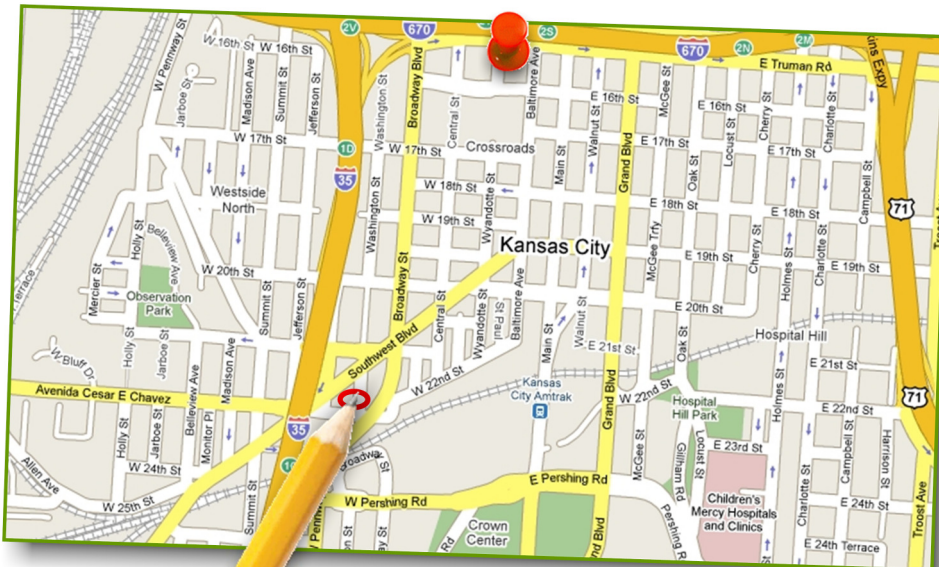

From I-35 North

- On I-35 North, take exit 1C for W Penway toward Southwest Blvd(right lane at ramp bottom)
- Make a very sharp right (almost a U) onto Pennsylvania Ave
- Continue about 1 block; turn left onto Southwest Blvd
- Turn right at next street, which is Washington
- EAG is on right, approximately 2/3 way down block.

From I-35 South

- On I-35 South, take exit 1D for 20th St
- Turn left at bottom of ramp onto W 20th S
- Just after crossing back under the highway, turn right at Pennsylvania Ave
- Continue straight across 21st St intersection to Southwest Blvd
- Turn left onto Southwest Blvd
- Turn right at next street, which is Washington
- EAG is on right, approximately 2/3 way down block.

From Midtown/Plaza

- Head north on Main St
- Turn left at W 19th St
- Continue on Southwest Blvd (19th turns into Southwest Blvd)
- From Southwest Blvd, after crossing Broadway, make first left turn onto Washington St
- EAG is on right, approximately 2/3 way down block.

From Downtown KCMO

- Head north on Broadway (/W PennValley/W Penway)
- Turn left at Southwest Blvd
- From Southwest Blvd, make a quick left turn onto the first cross street, which is Washington St
- EAG is on right, approximately 2/3 way down block.